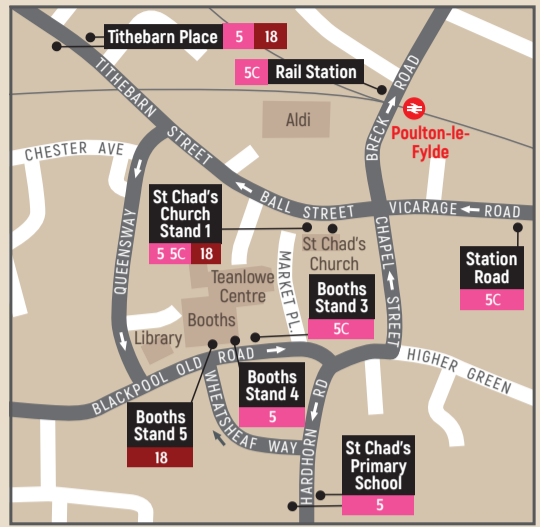

POULTON-LE-FYLDE

VICTORIA HOSPITAL

BLACKPOOL TOWN CENTRE

- T** Blackpool Tramway and stop Starr Gate - Fleetwood via North Station
- Route 1** Blackpool - Fleetwood via Cleveleys
- Route 3** Cleveleys - Mereside Tesco via Blackpool
- Route 3A** Cleveleys Park - Mereside Tesco via Blackpool
- Route 5** Halfway House - Fleetwood via Blackpool
- Route 5A** Enterprise Zone - Staining
- Route 5B** Enterprise Zone - Blackpool Zoo
- Route 5C** Blackpool - Knott End via Poulton le Fylde
- Route 6** Mereside - Grange Park via Blackpool
- Route 7** Cleveleys - Lytham via Blackpool
- Route 8** Blackpool - Cleveleys via Bispham
- Route 10, 11** Blackpool - Lytham via St Annes
- Route 14** Blackpool - Fleetwood via Layton
- Route 18** Blackpool - Poulton via Mereside Tesco
- 11** Certain journeys only
- 11** Route terminus
- +** Rail line and station