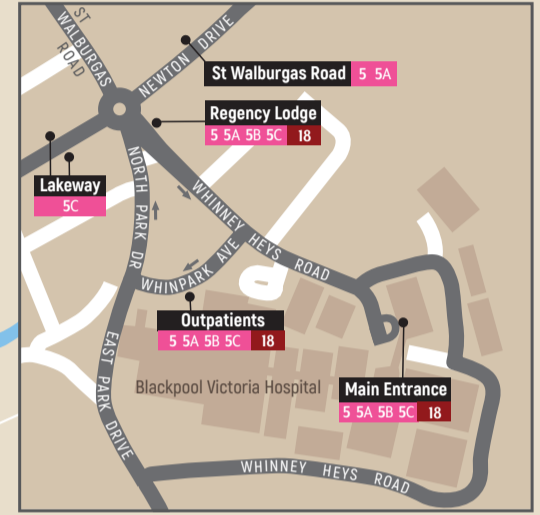

POULTON-LE-FYLDE

VICTORIA HOSPITAL

BLACKPOOL TOWN CENTRE

- T** Blackpool Tramway and stop Starr Gate - Fleetwood via North Station
- Route 1** Blackpool - Fleetwood via Cleveleys
- Route 3** Cleveleys - Mereside Tesco via Blackpool
- Route 3A** Cleveleys Park - Mereside Tesco via Blackpool
- Route 5** Halfway House - Fleetwood via Blackpool
- Route 5A** Enterprise Zone - Staining
- Route 5B** Enterprise Zone - Blackpool Zoo
- Route 5C** Blackpool - Knott End via Poulton le Fylde
- Route 6** Mereside - Grange Park via Blackpool
- Route 7** Cleveleys - Lytham via Blackpool
- Route 8** Blackpool - Cleveleys via Bispham
- Route 10, 11** Blackpool - Lytham via St Annes
- Route 14** Blackpool - Fleetwood via Layton
- Route 18** Blackpool - Poulton via Mereside Tesco
- 11** Certain journeys only
- 11** Route terminus
- +** Rail line and station